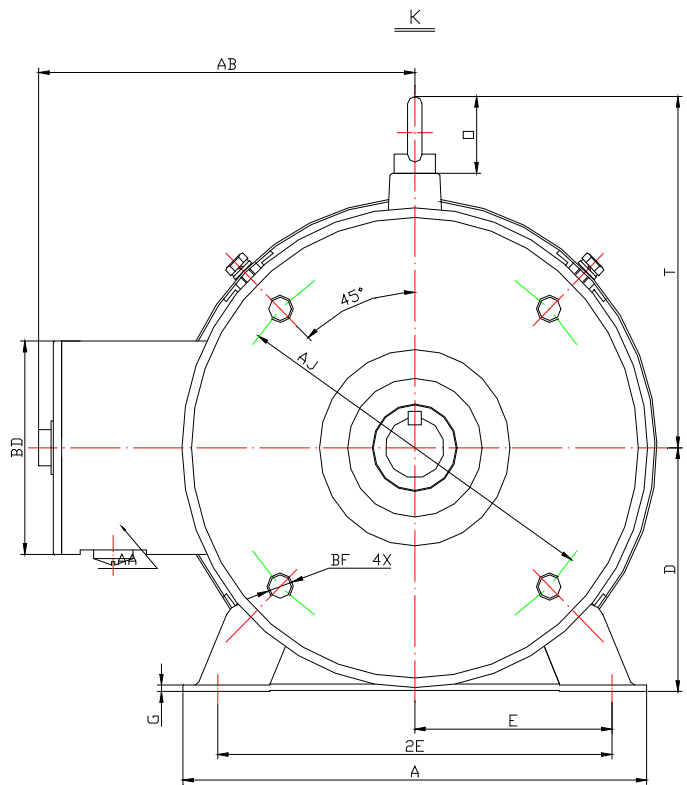

Orientation

											HP	RPM	Frame	WGT lb	MQSP / MPSP-156T
A	B	C	D	G	H		E	2E	2F1	2F2	1.5	1200	182TC	79,0	Stainless Steel 304, IP66
8.80"	6.50"	17.0"	4.50"	0.118"	0.71 * 0.47"		3.75"	7.50"	4.50"	5.50"					
P	AK	AJ	AH	AG	BA	BB	BC	BF		O	T				
8.85"	8.50"	7.250"	2.62"	14.13"	3.50"	0.25"	0.12"	4 * 1/2-13"		1.45"	6.50"				
U	R	S	ES	NW	AA	AB	BD	BV	DE Brg	ODE Brg					
1.125"	0.986"	0.250"	1.78"	2.75"	1/2" NPT	7.00"	3.95"	8.50"	6308	6306	Revised: Oct. 2018				