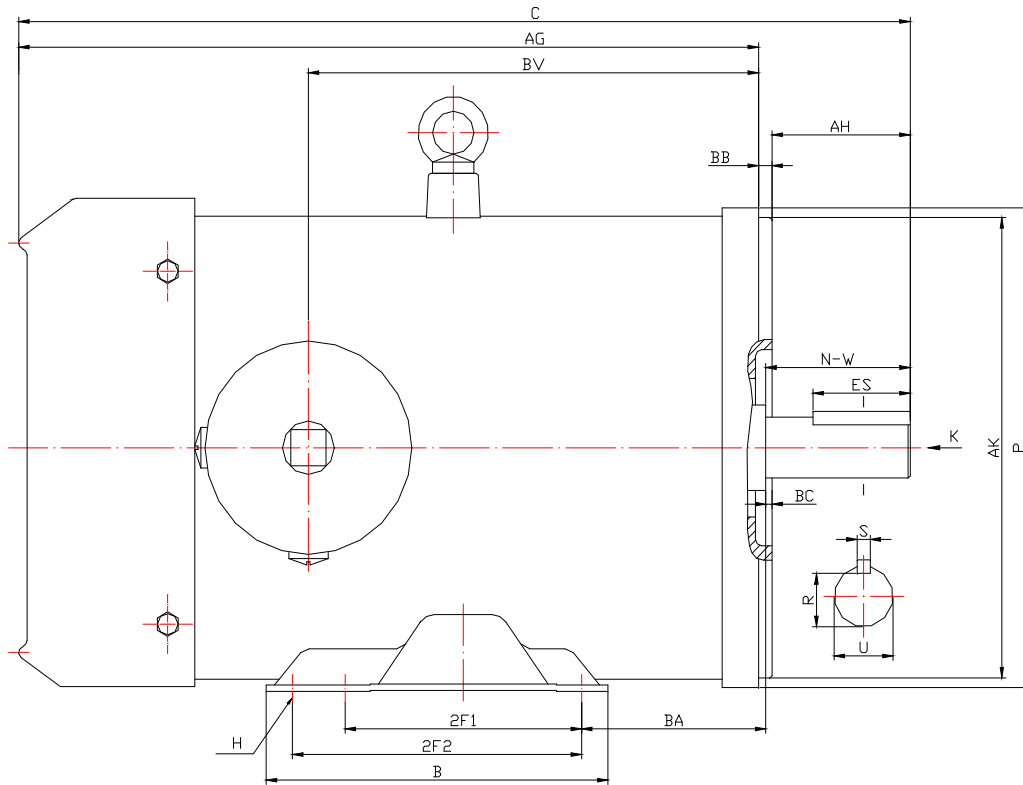

Orientation

											HP	RPM	Frame	WGT lb	MQSP / MPSP-156T
A	B	C	D	G	H		E	2E	2F1	2F2	1.5	1200	182TC	79,0	Stainless Steel 304, IP66
8.80"	6.50"	17.0"	4.50"	0.118"	0.71 * 0.47"		3.75"	7.50"	4.50"	5.50"					
P	AK	AJ	AH	AG	BA	BB	BC	BF		O	T				
8.85"	8.50"	7.250"	2.62"	14.13"	3.50"	0.25"	0.12"	4 * 1/2-13"		1.45"	6.50"				
U	R	S	ES	NW	AA	AB	BD	BV	DE Brg	ODE Brg					
1.125"	0.986"	0.250"	1.78"	2.75"	1/2" NPT	7.00"	3.95"	8.50"	6308	6306	Revised: Oct. 2018				